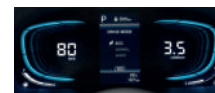

Power
115 ps / 4 000 rpm

Torque
250 Nm /
1 500~2 750 rpm

Multi-drive Modes

Choose the way you cruise with 3 modes at your service. Each mode comes with a different color.

Sport

Normal

Eco

Supreme safety