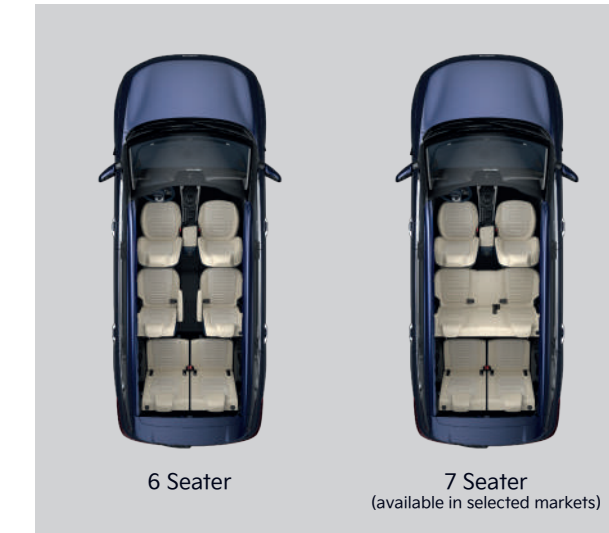

Cabin Surround 64-Color Ambient Mood Lighting

Ventilated Front Seats

Full Segment LCD Cluster with Advanced 10.6 cm (4.2") Color TFT MID

Designed with your comfort in mind

Relax and be yourself in class-leading cabin space. There is room for the entire family to travel in comfort in 3-rows of plush seating in both 6 & 7 seater options. Your home away from home.

2nd Row One Touch Easy Electric Tumble Seat

Roof Flushed 2nd and 3rd Row Diffused AC Vents

Smartphone Wireless Charger with Cooling Function

Sliding Type Under Seat Tray

Seat Back Table with Cup Holder and Gadget Mount

Cooling Cup & Can Holders

Seating Options for Everyone

Adaptable Seating to Accommodate Everything

Be it the spacious seating or the remarkably large boot space, the Kia Carens gives you all the space you will ever need for your family adventures. So, the next time you hit the road, you don't have to leave anyone or anything behind.