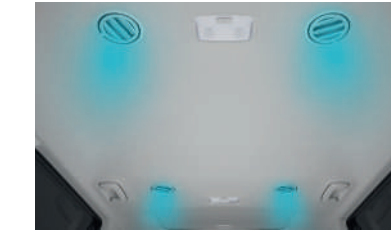

Roof Flushed 2nd and 3rd Row Diffused AC Vents

Seat Back Table with Cup Holder and Gadget Mount