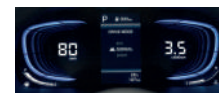

Power
115 ps / 4 000 rpm

Torque
250 Nm /
1 500~2 750 rpm

Multi-drive Modes

Choose the way you cruise with 3 modes at your service. Each mode comes with a different color.

Sport

Normal

Eco

Supreme safety