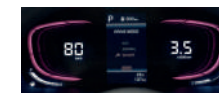

Power
115 ps / 4 000 rpm

Torque
250 Nm /
1 500~2 750 rpm

Multi-drive Modes

Choose the way you cruise with 3 modes at your service. Each mode comes with a different color.

Sport

Normal

Eco

Supreme safety