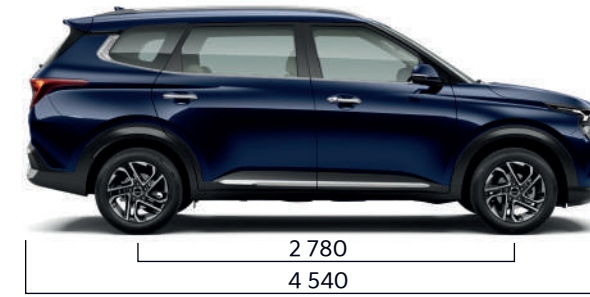

Choose your style

Technical Specification

Engine	Smartstream G1.4 T - GDi	Smartstream G1.5	1.5L CRDi VGT
Fuel Type	Petrol	Petrol	Diesel
Fuel System	GDi	DPFI	CRDi
Displacement (cc)	1 353	1 497	1 493
Max. Power (ps / rpm)	140 / 6 000	115 / 6 300	115 / 4 000
Max. Torque (Nm / rpm)	242 / 1 500 ~ 3 200	144 / 4 500	250 / 1 500 ~ 2 750
Drive/Transmission			
Transmission	7DCT	6MT / CVT	6MT / 6AT
Drive System	2WD		
Suspension/Brakes			
Suspension - Front	McPherson Strut with Coil Spring		
Suspension - Rear	Coupled Torsion Beam Axle (CTBA) with Coil Spring		
Brakes	Front Disk Brakes - Standard Rear Disk Brakes - Option		
Tyres			
Tyre Size#	205/65 R16 - 40.62 cm (16") (G1.4T, D1.5, G1.5 CVT) 195/65 R15 - 38.1 cm (15") (G1.5 6MT)		
Others			
Fuel Tank Capacity (L)	45		
Seating Capacity	6/7		

Optional Safety Features Across all Variants

Robust 10 Hi-Safety Package OPTIONAL ACROSS ALL VARIANTS	6 Airbags, ESC (Electronic Stability Control), VSM (Vehicle Stability Management), BAS (Brake Assist), HAC (Hill-start Assist Control), DBC (Downhill Brake Control), ABS (Anti-lock Brake System), All Wheel Disc Brakes, Highline Tyre Pressure Monitoring System, Rear Parking Sensors
Other safety features available across all variants: ISO-Fix Child Anchor (optional), High Mount Stop Lamp with Emergency Stop Signal, Front Seat Belts with Pretensioner and Load Limiter, Speed Sensing Door Lock and Impact Sensing Door Unlock	

Dimensions Unit: mm